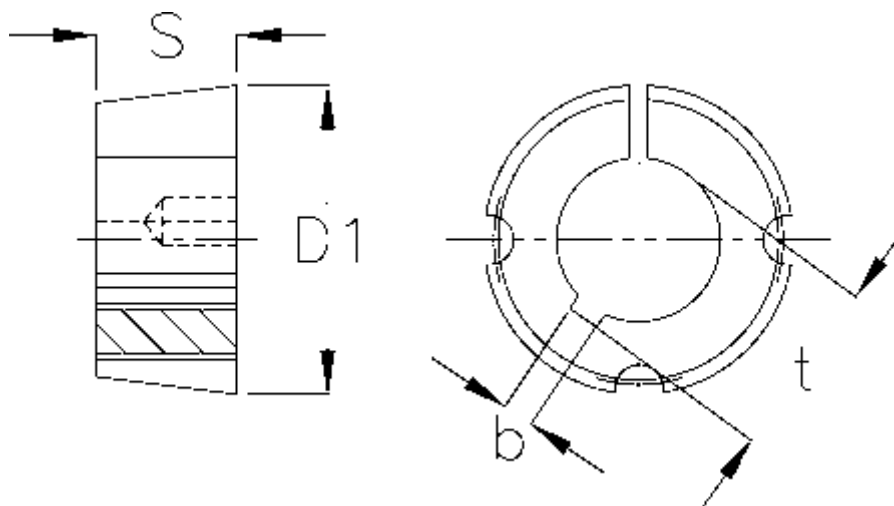

Article number: 6160402517016

Description: Taper bush 2517 bore  $\varnothing 16$  mm

## Measures

b	= 5
Bore	= 16
Bush type	= 2517
D1	= 85,5
S	= 44,5
Screw size	= 1/2 x 1"
t	= 18.3
Transmission moment	= 1310